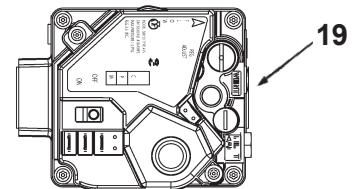

COMMERCIAL TANK TYPE WATER HEATER

REPLACEMENT PARTS LIST

**MODELS SBD71120NE - SBD100400NE/A:
STANDARD AND ASME (A)
SERIES 118, 119**

Damper Drive Assembly

Harness - Control

Gas Valve - Natural

Gas Valve - LP